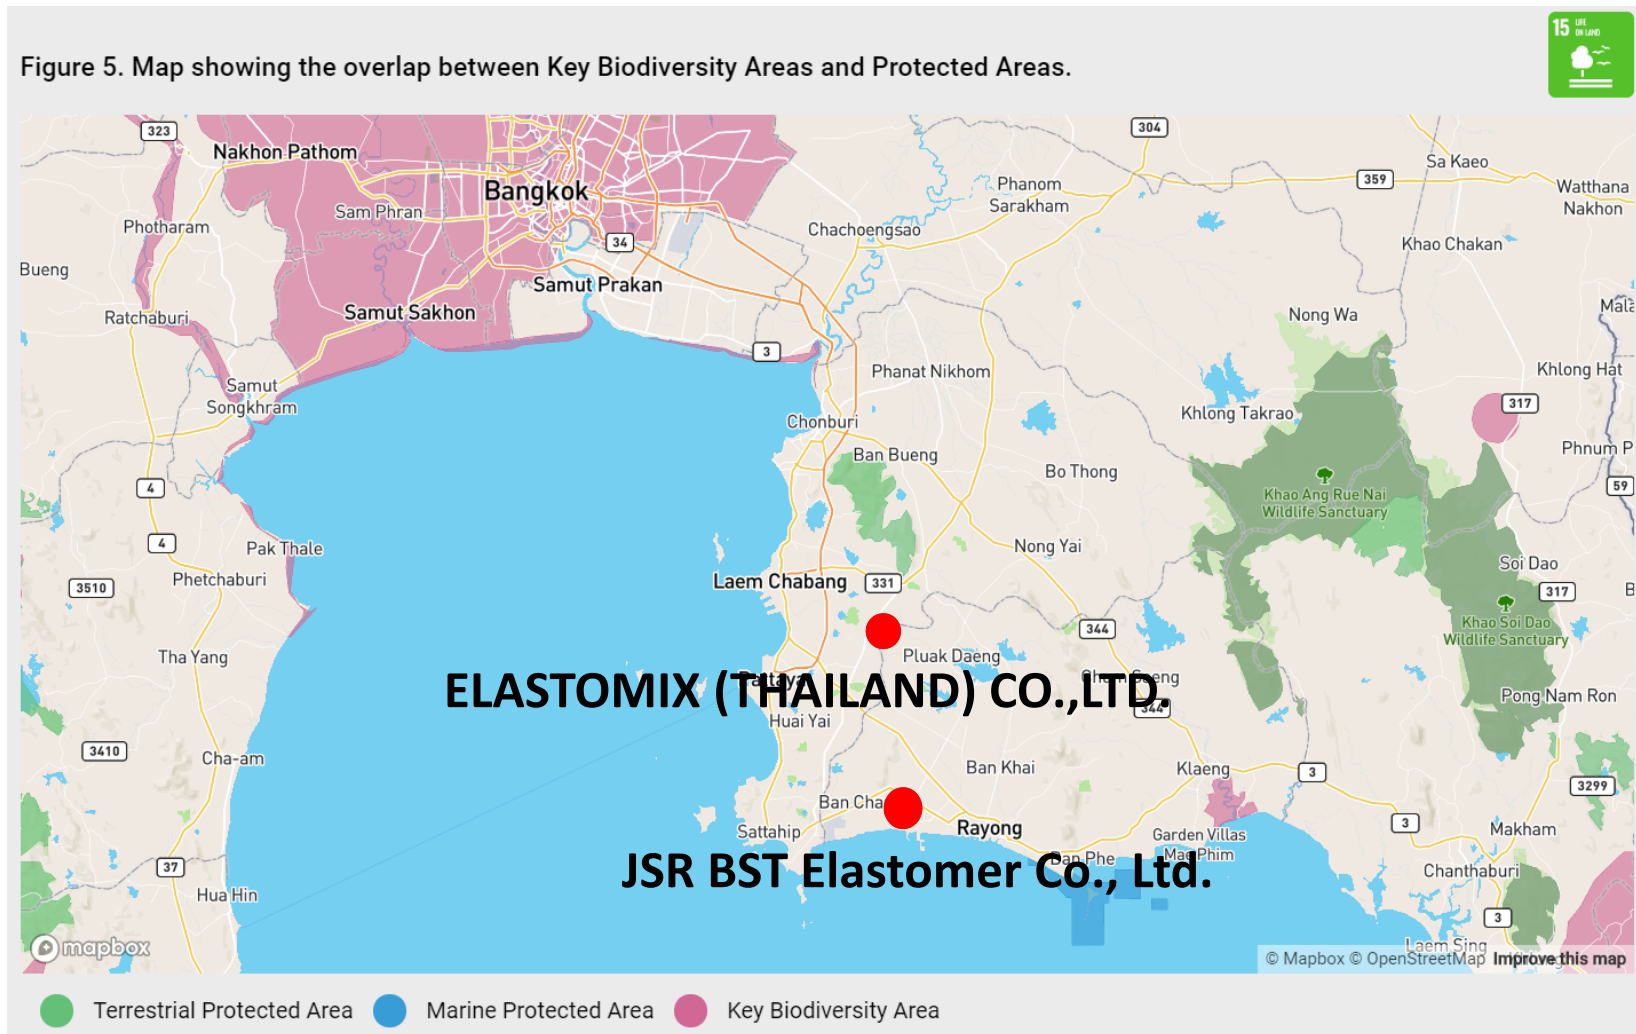

THAILAND

JSR BST Elastomer Co., Ltd. 8-1, I-2 Road, Map Ta Phut Industrial Estate, Muang Rayong 21250

ELASTOMIX (THAILAND) CO.,LTD. No.7/116,Moo 4,Tumbol-Mapyangporn, A-Pluakdaeng, Rayong 21140, Thailand

INDONESIA

PT.ELASTOMIX INDONESIA

Kawasan Industri Mitra Karawang Jl. Mitra Raya Selatan III Blok H-8, Desa Parungmulya, Kec.Ciampel, Kab. Karawang, Indonesia

Figure 5. Map showing the overlap between Key Biodiversity Areas and Protected Areas.

● Terrestrial Protected Area ● Marine Protected Area ● Key Biodiversity Area

PT.ELASTOMIX INDONESIA

MEXICO

ELASTOMIX MEXICO, S.A.de C.V.

Rio San Lorenzo No.619, Parque Tecnoindustrial Castro del Rio, Irapuato, Guanajuato 36810, Mexico

Figure 5. Map showing the overlap between Key Biodiversity Areas and Protected Areas.